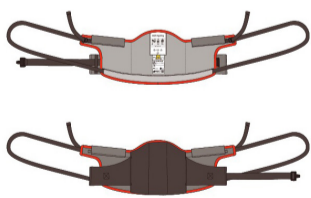

RgoSling Active