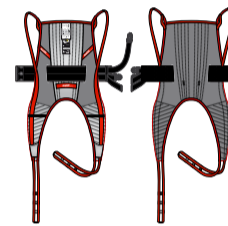

RgoSling Ampu MediumBack