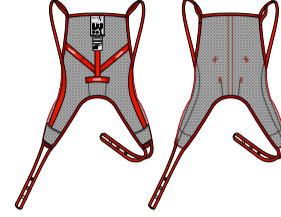

RgoSling MediumBack Nett