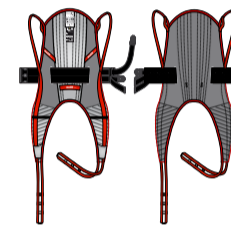

RgoSling Ampu HighBack