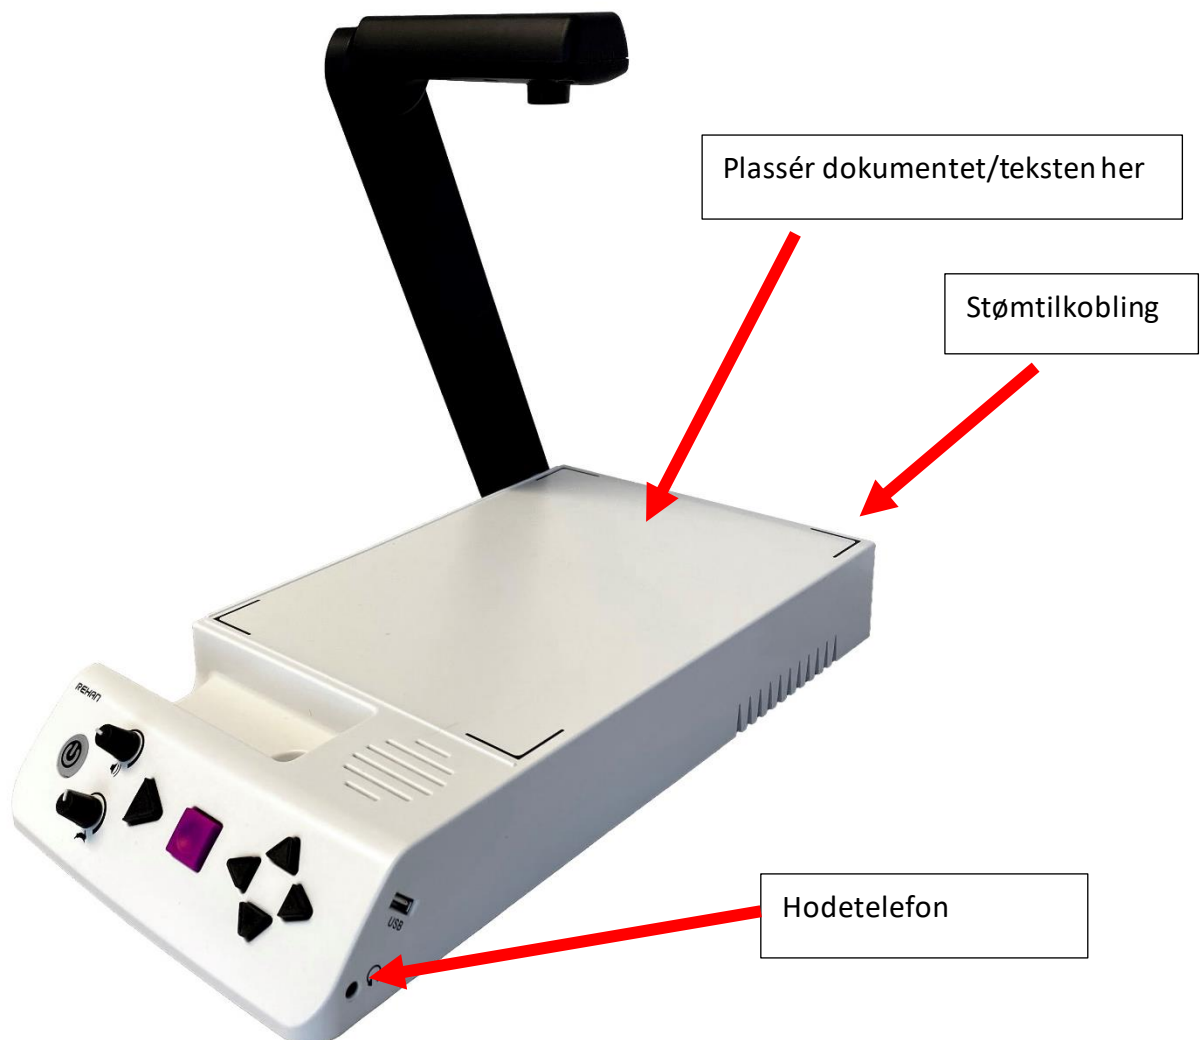

Hurtigguide i-Reader 2

2 sec: Power button
Short press Battery status

Scan / Play / Pause
"OK/continue"

Stop
"Back/cancel"

Save document

Browser

Menu

No function

Date and Time

Capture column mode

E-manual

Next word or zone (hold)
Next page (browser)
Menu item open

Previous word or zone (hold)
Previous page (browser)
Menu item open

Previous sentence or page (hold)
Previous book (browser)
Menu item up

Next sentence or page (hold)
Next book (browser)
Menu item down

Back-up

Re-store back-up

Import selected
document from USB
Export selected document
from internal memory

Automatic language detect ON/OFF

Previous language