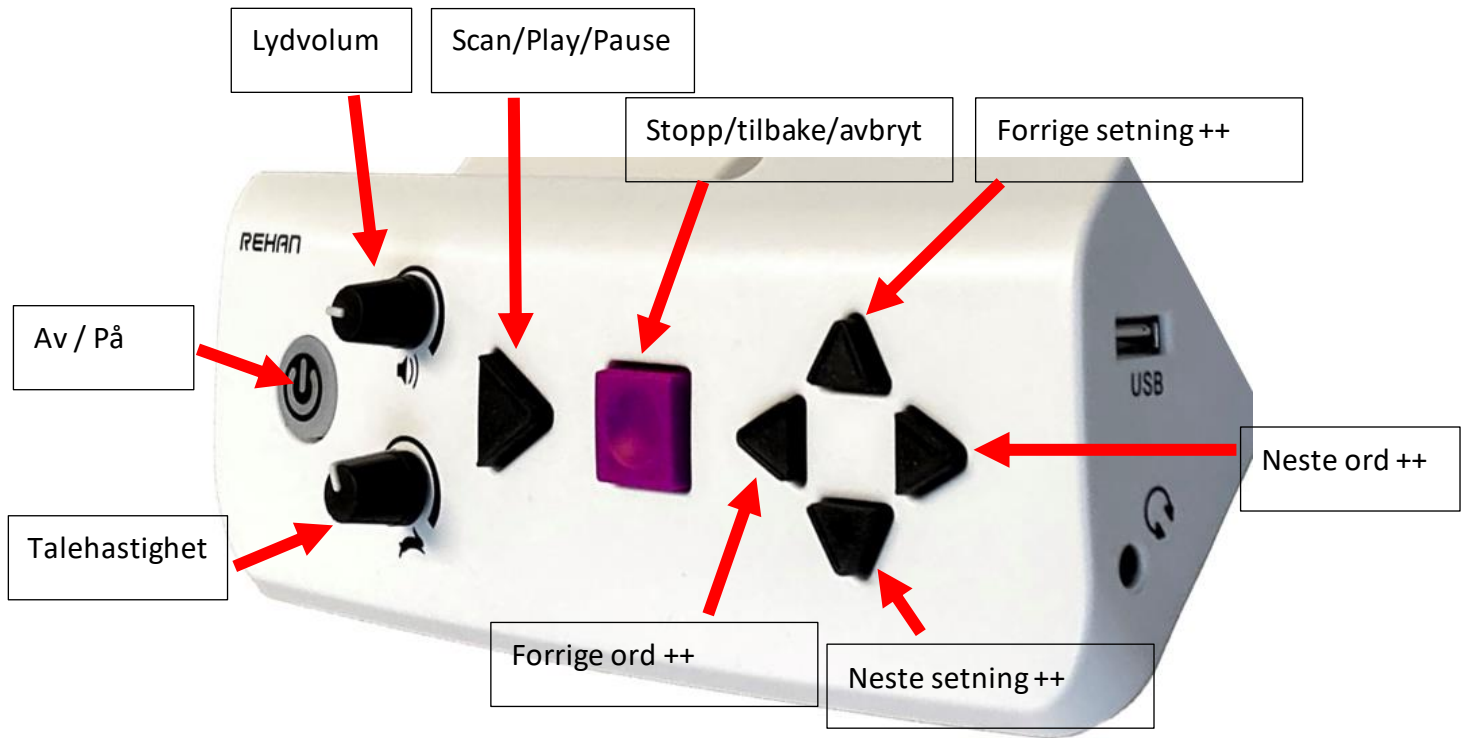

Hurtigguide i-Reader 2

2 sec: Power button
Short press Battery status

Scan / Play / Pause
"OK/continue"

Stop
"Back/cancel"

Save document

Browser

Menu

No function

Date and Time

Capture column mode

E-manual

Next word or zone (hold)
Next page (browser)
Menu item open

Previous word or zone (hold)
Previous page (browser)
Menu item open

Previous sentence or page (hold)
Previous book (browser)
Menu item up