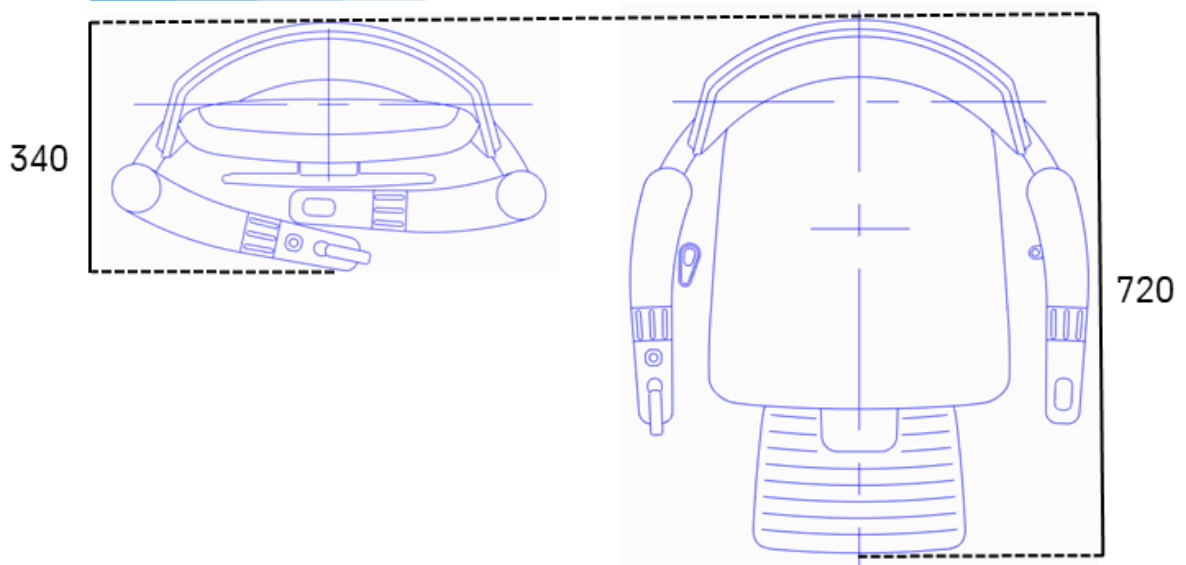

#### Chair dimensions

Footrest	Available in two sizes. Chairback to end of footrest: 720mm / 620mm
Footrest height	Adjustable in 5 positions 390-490 mm
Seat height	Adjustable. 4 positions 515 – 585 mm from floor to top of seat
Armrest	Width 610mm (straight position)

Chair dimensions

Chair & Foot rest height adjustment

Chair	Seat to Foot rest
515	390
538	415
561	440
585	465
	490

**Confidential**

Measurements are in millimeters. Datasheet to be used for reference only. All dimensions shown measured from the wall are subject to full on site measurement. No rights can be obtained from this specification.

**Confidential**

Measurements are in millimeters. Datasheet to be used for reference only. All dimensions shown measured from the wall are subject to full on site measurement. No rights can be obtained from this specification.