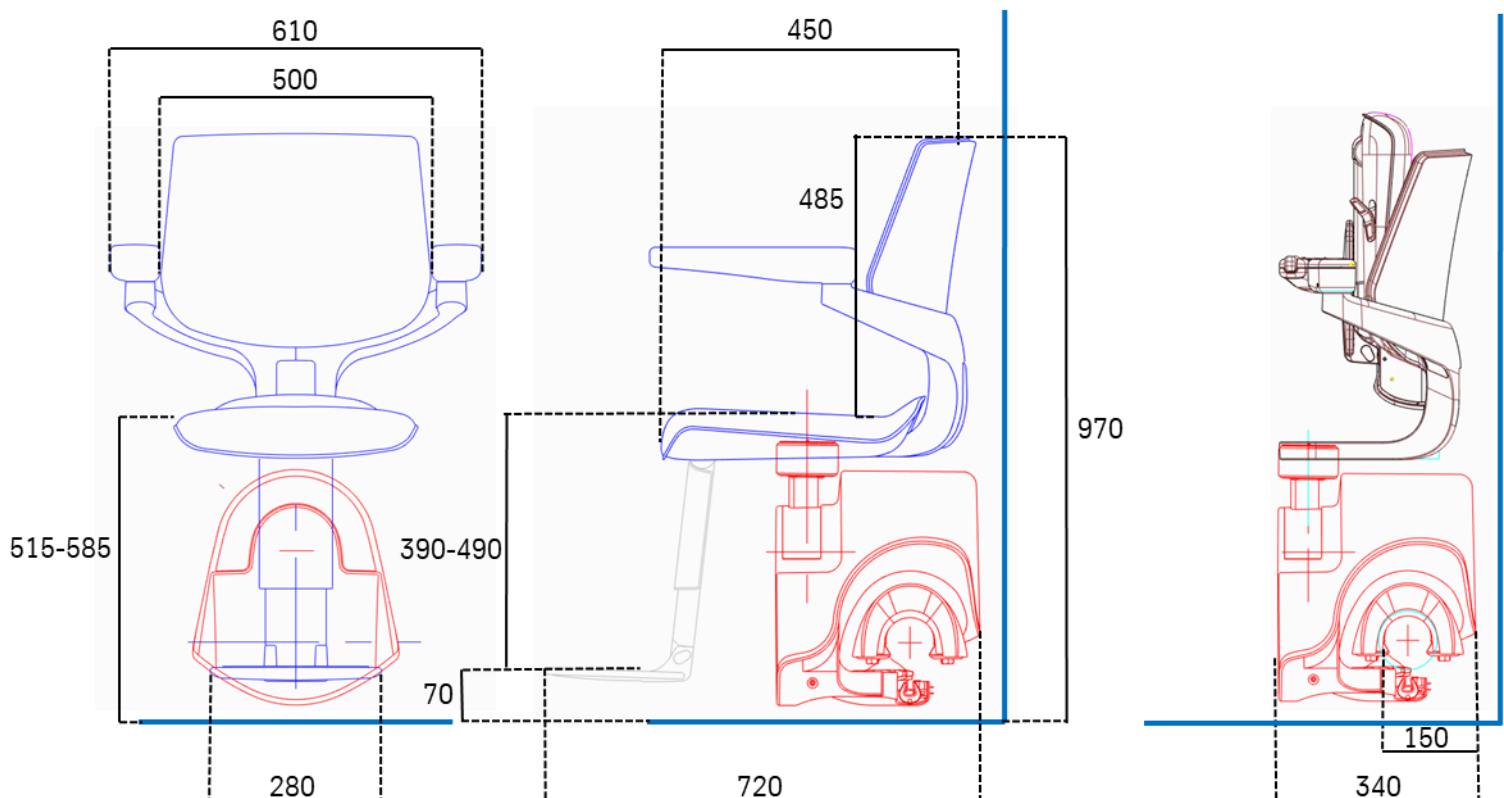

#### Chair dimensions

Footrest	Available in two sizes. Chairback to end of footrest: 720mm / 620mm
Footrest height	Adjustable in 5 positions 390-490 mm
Seat height	Adjustable. 4 positions 515 – 585 mm from floor to top of seat
Armrest	Width 610mm (straight position)

Chair dimensions

Chair & Foot rest height adjustment

Chair	Seat to Foot rest
515	390
538	415
561	440
585	465
	490

**Confidential**

Measurements are in millimeters. Datasheet to be used for reference only. All dimensions shown measured from the wall are subject to full on site measurement. No rights can be obtained from this specification.

**Confidential**

Measurements are in millimeters. Datasheet to be used for reference only. All dimensions shown measured from the wall are subject to full on site measurement. No rights can be obtained from this specification.