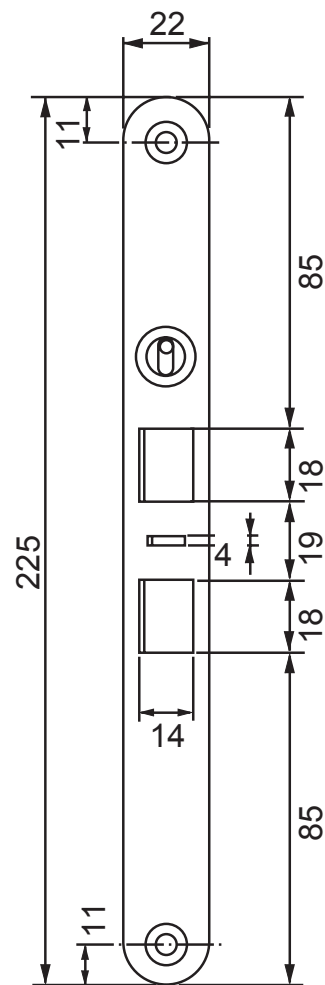

ASSA Double latch Modular Classic 50/70

Lock case dimension

Applicable to:

- 560
- 562
- 564
- 1498
- 1560
- 5584
- 5585
- 6580
- 6585
- 8561
- 8562

Measurements in mm,
not proportional

ASSA[®]
ASSA ABLOY

ASSA ABLOY, the global leader
in door opening solutions,
dedicated to satisfying end-user
needs for security, safety and
convenience.