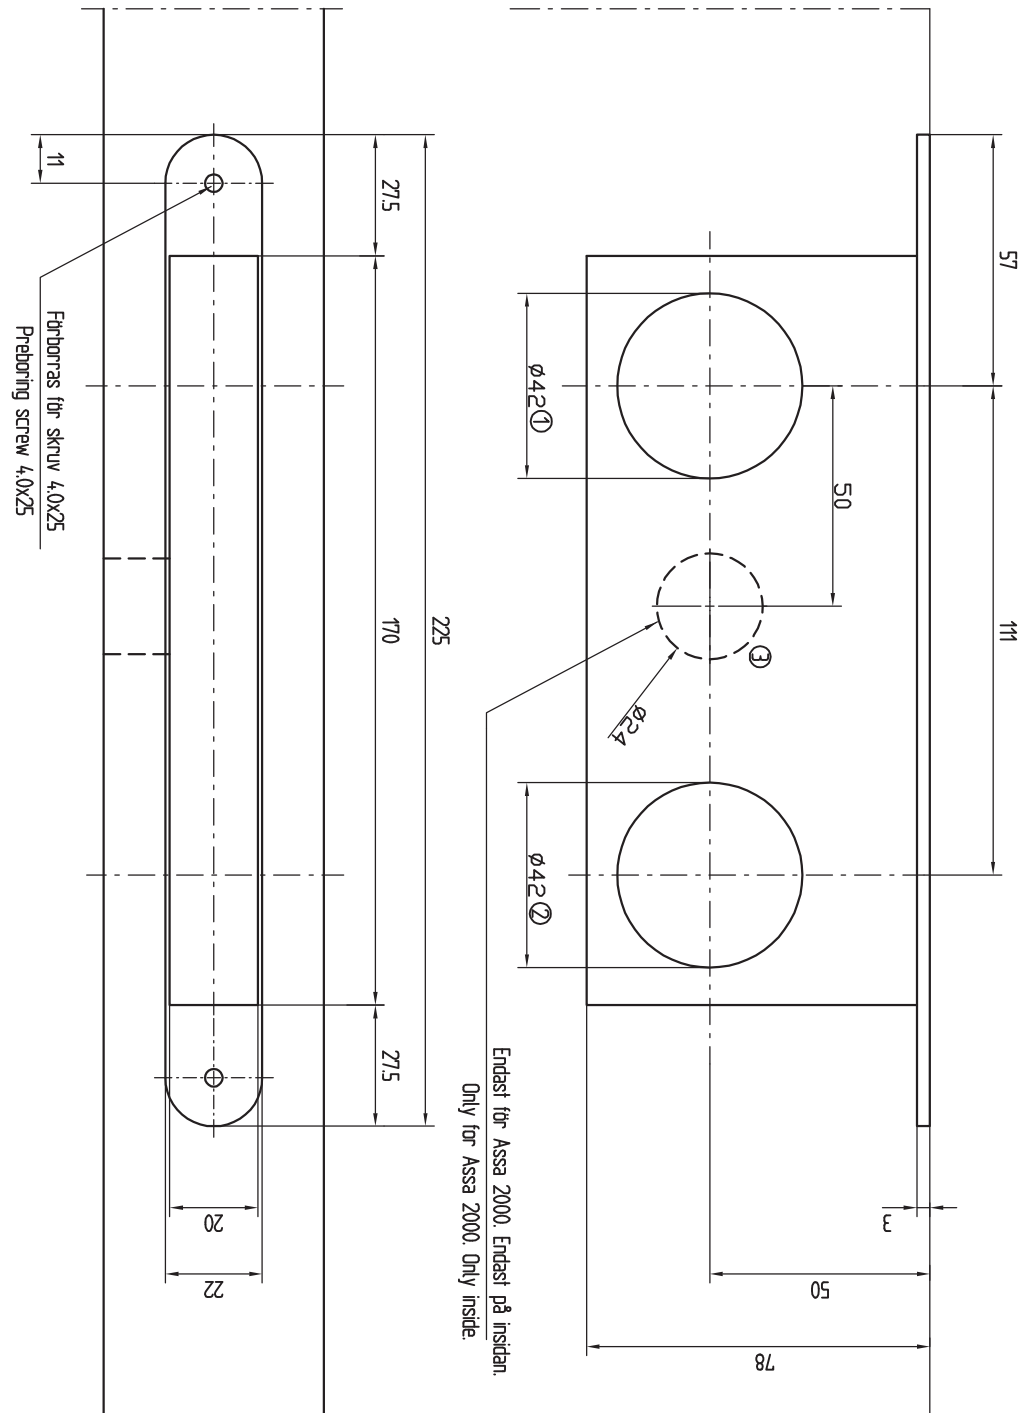

ASSA Modular Classic 50

Door preparation lock case

ASSA ABLOY, the global leader in door opening solutions, dedicated to satisfying end-user needs for security, safety and convenience.

ASSA AB
P.O. Box 371
SE-631 05 Eskilstuna
Sweden

phone +46 (0)16 17 70 00
fax +46 (0)16 17 70 49

Customer support:
phone intl. +46 16 17 71 00
phone nat. 0771 640 640
fax +46 (0)16 17 73 72
e-mail: helpdesk@assa.se

www.assa.se

Measurement in mm,
not proportional