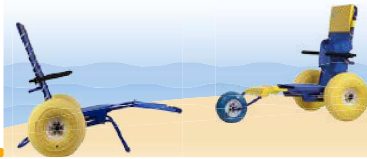

Built with sea water resisting materials