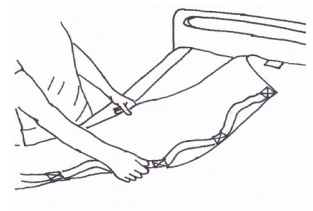

200 x 85

200 kg

200 x 85

(DK) Monter Light Cover / (UK) Mount Light Cover

(DK) Placer vinger / (UK) Place the wings

(DK) Anvendelsesmuligheder / (UK) Applications

(DK) Placer Light Turner oven på Light Cover for at få 4-vejs glid.

(UK) Place Light Turner on top of Light Cover to gain 4-way glide.

(DK) Skånsom vask og tørretumbling forlænger holdbarheden væsentligt.
(UK) Gentle washing and dry tumbling significantly prolongs the durability.