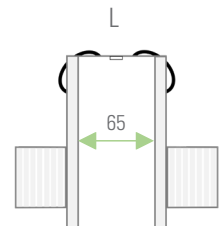

www.master-care.dk

Developed &
Manufactured by:

master-care.dk

Light Cover

The **Original** One-Layer System

200 kg

97 x 200

200 kg

200 x 85

200 kg

200 x 85

(DK) Monter Light Cover / (UK) Mount Light Cover

(DK) Placer vinger / (UK) Place the wings

(DK) Anvendelsesmuligheder / (UK) Applications

(DK) Placer Light Turner oven på Light Cover for at få 4-vejs glid.