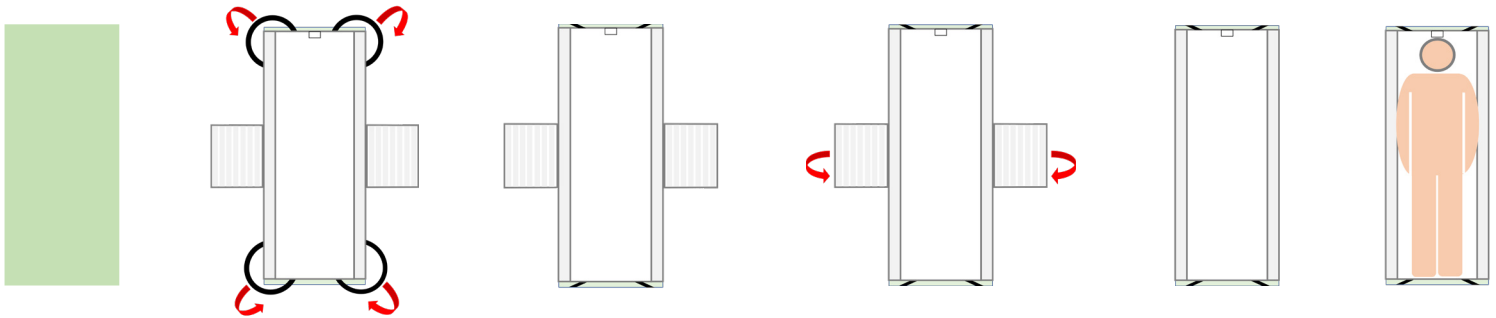

200 x 85

200 kg

200 x 85

(DK) Monter Light Cover / (UK) Mount Light Cover

(DK) Placer vinger / (UK) Place the wings

(DK) Anvendelsesmuligheder / (UK) Applications

(DK) Placer Light Turner oven på Light Cover for at få 4-vejs glid.