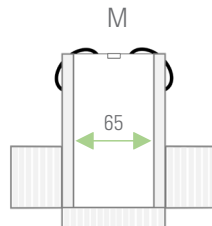

www.master-care.dk

Developed &
Manufactured by:

master-care.dk

Light Cover

The **Original** One-Layer System

200 kg

97 x 200

200 kg

200 x 85

200 kg

200 x 85

(DK) Monter Light Cover / (UK) Mount Light Cover

(DK) Placer vinger / (UK) Place the wings

(DK) Anvendelsesmuligheder / (UK) Applications

(DK) Placer Light Turner oven på Light Cover for at få 4-vejs glid.