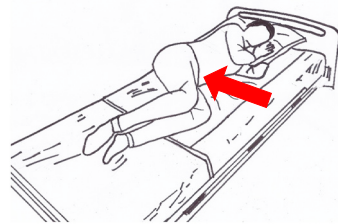

200 x 85

200 kg

200 x 85

(DK) Monter Light Cover / (UK) Mount Light Cover

(DK) Placer vinger / (UK) Place the wings

(DK) Anvendelsesmuligheder / (UK) Applications

(DK) Placer Light Turner oven på Light Cover for at få 4-vejs glid.

(UK) Place Light Turner on top of Light Cover to gain 4-way glide.

(DK) Skånsom vask og tørretumbling forlænger holdbarheden væsentligt.
(UK) Gentle washing and dry tumbling significantly prolongs the durability.