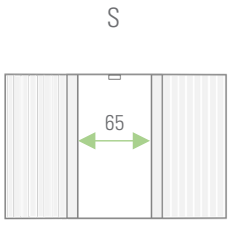

www.master-care.dk

Developed &
Manufactured by:

master-care.dk

Light Cover

The **Original** One-Layer System

200 kg

97 x 200

200 kg

200 x 85

200 kg

200 x 85

(DK) Monter Light Cover / (UK) Mount Light Cover

(DK) Placer vinger / (UK) Place the wings

(DK) Anvendelsesmuligheder / (UK) Applications

(DK) Placer Light Turner oven på Light Cover for at få 4-vejs glid.