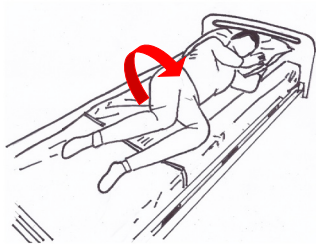

200 x 85

200 kg

200 x 85

(DK) Monter Light Cover / (UK) Mount Light Cover

(DK) Placer vinger / (UK) Place the wings

(DK) Anvendelsesmuligheder / (UK) Applications

(DK) Placer Light Turner oven på Light Cover for at få 4-vejs glid.