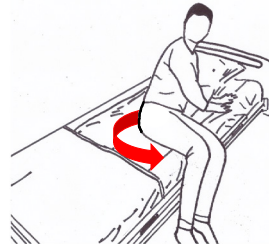

200 x 85

200 kg

200 x 85

(DK) Monter Light Cover / (UK) Mount Light Cover

(DK) Placer vinger / (UK) Place the wings

(DK) Anvendelsesmuligheder / (UK) Applications

(DK) Placer Light Turner oven på Light Cover for at få 4-vejs glid.