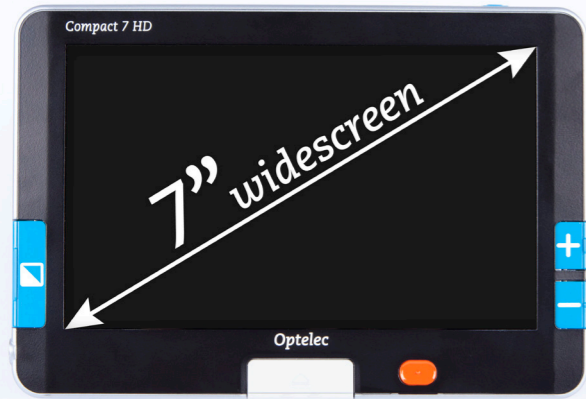

BP6020730

Reading

Ergonomic screen position

High Definition camera

High contrast

Snapshot

2X-24X magnification

7" widescreen 190 x 130 x 26.7 mm / 7.5 x 5.1 x 1.1 in

Large icon menu

640 grams / 22.6 ounces

Auto-focus

Indication sound

# Optelec Compact 7 HD

Imagine using a high definition magnifier providing more overview and more words per line combined with the best available image quality.

The Compact 7 HD integrates the largest screen available in the Optelec Compact product family; still it is small enough to be easily carried from one location to another.

## Large screen in a compact design

With an adjustable magnification starting from 2 times, the Compact 7 HD allows you to see the smallest details of photos or objects on the ergonomically positioned, high brightness 7-inch widescreen.