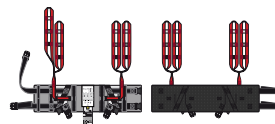

RgoSling Ambulating Vest

Beskrivelse	HMS nr.	Art.nr.
Ambulating Vest XXS	199151	M1721300
Ambulating Vest XS	199152	M1721310
Ambulating Vest S	198210	M1721320
Ambulating Vest M	198211	M1721330
Ambulating Vest L	198212	M1721340
Ambulating Vest XL	199153	M1721350