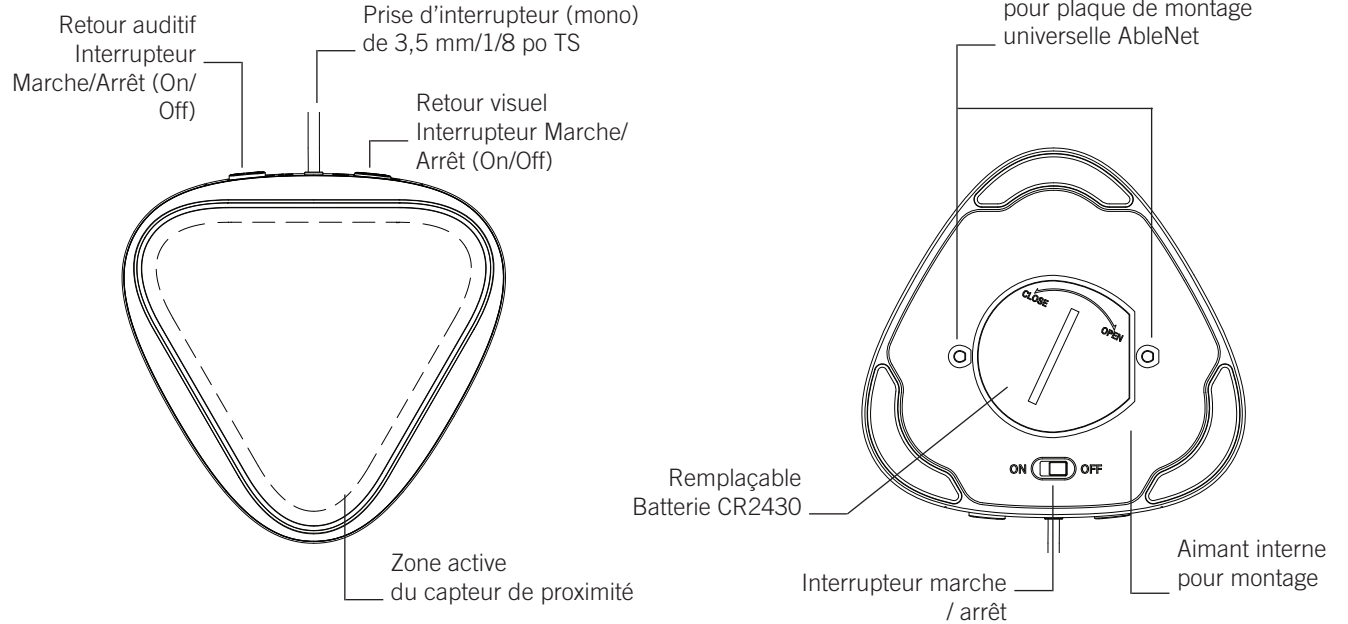

BIG Candy Corn switch is compatible with the AbleNet Universal Mounting Plate and AbleNet mounting arms. Attach AbleNet Universal Mounting Plate to BIG Candy Corn switch via two threaded screw connections found on the bottom of BIG Candy Corn switch.

BIG Candy Corn switch also contains an internal magnet that allows it to quickly be mounted to a magnetic surface without the AbleNet Universal Mounting Plate.

Warranty

AbleNet manufactured products include a two-year limited warranty. This warranty is against defects in materials and manufacturing for two-years from the date of purchase. Warranty in full text, along with return / repair information is available at www.ablenetinc.com.

ablenet[®]

Guide de démarrage rapide

BIG Candy Corn™ Interrupteur

AbleNet, Inc.
2625 Patton Road
Roseville, MN 55113
www.ablenetinc.com

PN 98000062 (07/17 Rév. A - FN 70500263)

Présentation du produit

Mise en route

1. Branchez la prise de l'interrupteur BIG Candy Corn à un appareil à l'aide d'une prise jack 3,5-mm / 1/8-po TS (mono)
2. Allumez l'interrupteur BIG Candy Corn
3. L'interrupteur BIG Candy Corn s'activera si l'utilisateur se trouve ou touche dans un rayon de 10-mm la zone active du capteur de proximité