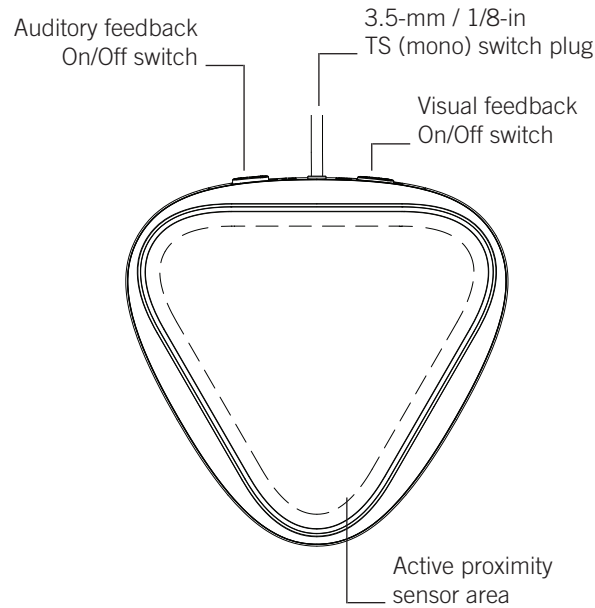

Quick Start Guide

BIG Candy Corn™ Switch

AbleNet, Inc.
2625 Patton Road
Roseville, MN 55113
www.ablenetinc.com

PN 98000062 (07/17 Rev. A - FN 70500263)

Product Overview

Getting Started

1. Connect BIG Candy Corn switch plug to a device with a 3.5-mm / 1/8-in TS (mono) jack
2. Turn BIG Candy Corn switch On
3. BIG Candy Corn switch will activate when a user is within 10-mm of or touching the active proximity sensor area

Optional: BIG Candy Corn switch offers the user visual feedback with three LED lights and auditory feedback with a beep when the switch is activated. Both of these features can be turned On or Off.

Switch Mounting

BIG Candy Corn switch is compatible with the AbleNet Universal Mounting Plate and AbleNet mounting arms. Attach AbleNet Universal Mounting Plate to BIG Candy Corn switch via two threaded screw connections found on the bottom of BIG Candy Corn switch.

1. Branchez la prise de l'interrupteur BIG Candy Corn à un appareil à l'aide d'une prise jack 3,5-mm / 1/8-po TS (mono)
2. Allumez l'interrupteur BIG Candy Corn
3. L'interrupteur BIG Candy Corn s'activera si l'utilisateur se trouve ou touche dans un rayon de 10-mm la zone active du capteur de proximité