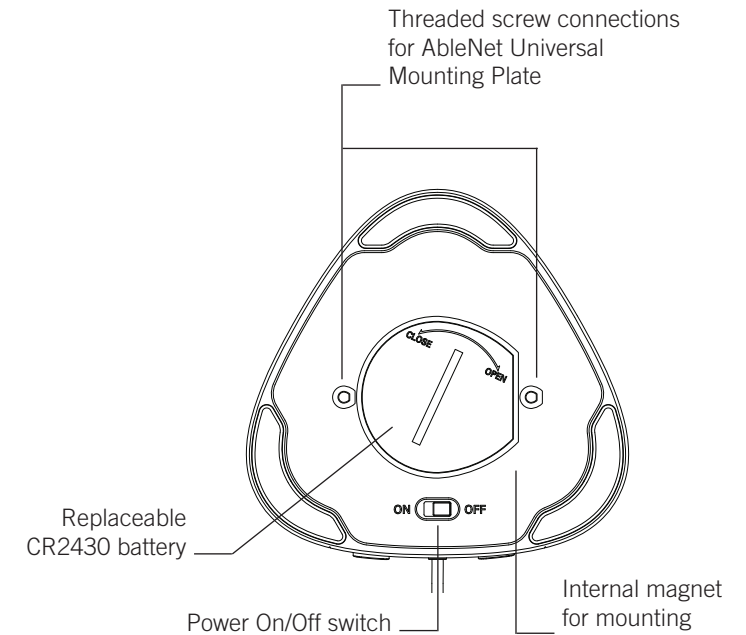

Quick Start Guide

BIG Candy Corn™ Switch

AbleNet, Inc.
2625 Patton Road
Roseville, MN 55113
www.ablenetinc.com

PN 98000062 (07/17 Rev. A - FN 70500263)

Product Overview

Getting Started

1. Connect BIG Candy Corn switch plug to a device with a 3.5-mm / 1/8-in TS (mono) jack
2. Turn BIG Candy Corn switch On
3. BIG Candy Corn switch will activate when a user is within 10-mm of or touching the active proximity sensor area

Optional: BIG Candy Corn switch offers the user visual feedback with three LED lights and auditory feedback with a beep when the switch is activated. Both of these features can be turned On or Off.

Switch Mounting

BIG Candy Corn switch is compatible with the AbleNet Universal Mounting Plate and AbleNet mounting arms. Attach AbleNet Universal Mounting Plate to BIG Candy Corn switch via two threaded screw connections found on the bottom of BIG Candy Corn switch.

1. Branchez la prise de l'interrupteur BIG Candy Corn à un appareil à l'aide d'une prise jack 3,5-mm / 1/8-po TS (mono)
2. Allumez l'interrupteur BIG Candy Corn
3. L'interrupteur BIG Candy Corn s'activera si l'utilisateur se trouve ou touche dans un rayon de 10-mm la zone active du capteur de proximité