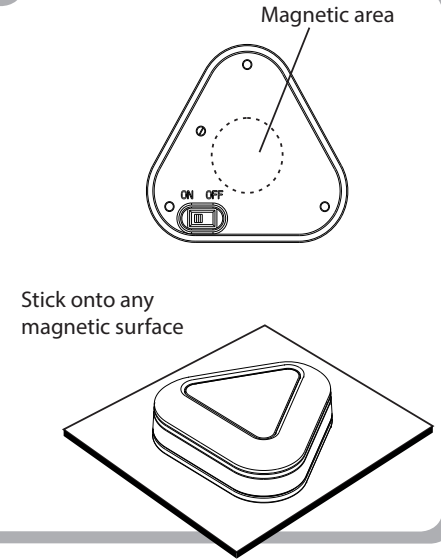

Quickstart Guide: LITTLE Candy Corn™

AbleNet®
www.ablenetinc.com

1 Overview

2 How To Use

3 Magnetic Mounting Option

PN 980-00003 - Rev. D (02/2020)

4 Screw Mounting Option

5 Changing The Battery

6 Changing The Battery Continued

7 Changing The Battery Continued

Guía de inicio rápido: LITTLE Candy Corn

AbleNet[®]
www.ablenetinc.com

1 Información general

2 Modo de uso

3 Opción de montaje magnético

PN 980-00003 - Rev. D (02/2020)