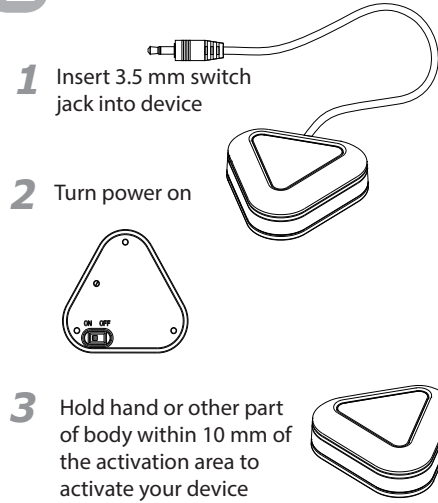

Quickstart Guide: LITTLE Candy Corn™

AbleNet®
www.ablenetinc.com

1 Overview

2 How To Use

3 Magnetic Mounting Option

PN 980-00003 - Rev. D (02/2020)

4 Screw Mounting Option

5 Changing The Battery

6 Changing The Battery Continued

7 Changing The Battery Continued

Guía de inicio rápido: LITTLE Candy Corn

AbleNet[®]
www.ablenetinc.com

1 Información general

2 Modo de uso

3 Opción de montaje magnético

PN 980-00003 - Rev. D (02/2020)