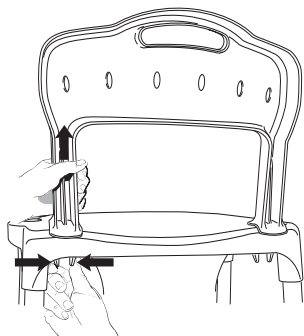

Demontering/Dismounting/Demontering/Deontage/Démontage/Purkaminen/Outmanteling/Desmantelamiento/ Demontering/Smantellamento

1