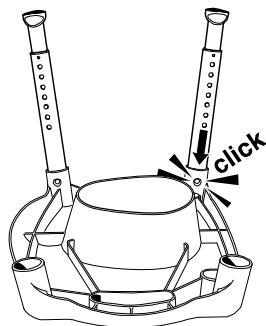

Montering/Mounting/ Montering/Montage/Montage/Kokoaminen/Montage/Montaje/Montering/Montaggio Swift

1